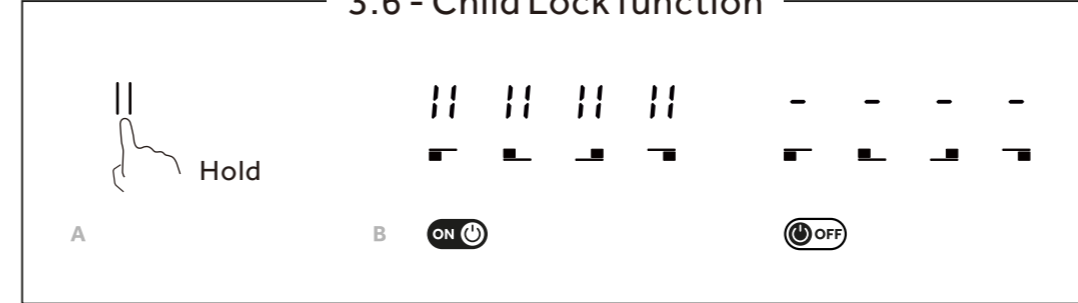

Discover the full User Manual

70092023

2.1 - CLEANING AND MAINTENANCE

2.2 - MAINTENANCE

2.3 - FAILURE DISPLAY

3.5 - Child Lock function

3.6 - Child Lock function

3.7 - TIMER function