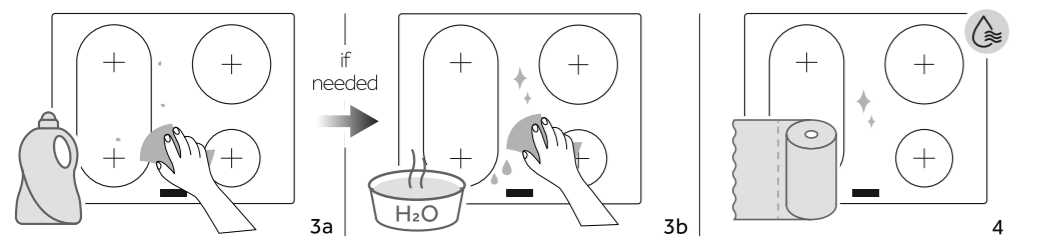

2.1 - CLEANING AND MAINTENANCE