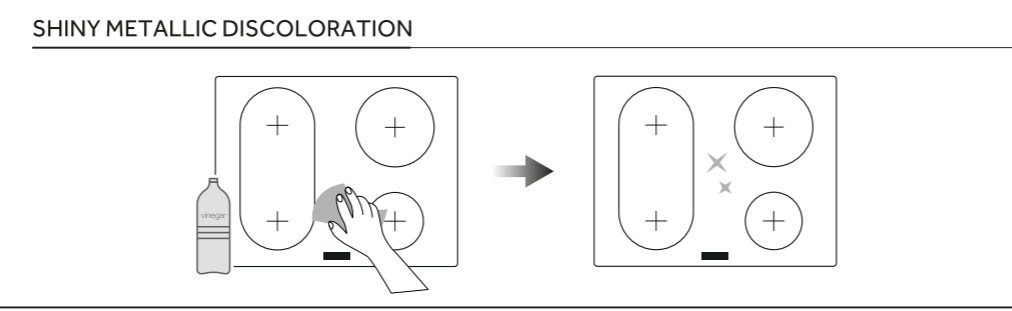

Discover the full User Manual

70092023

2.1 - CLEANING AND MAINTENANCE

2.2 - MAINTENANCE

2.3 - FAILURE DISPLAY

3.5 - Child Lock function

3.6 - Child Lock function

3.7 - TIMER function