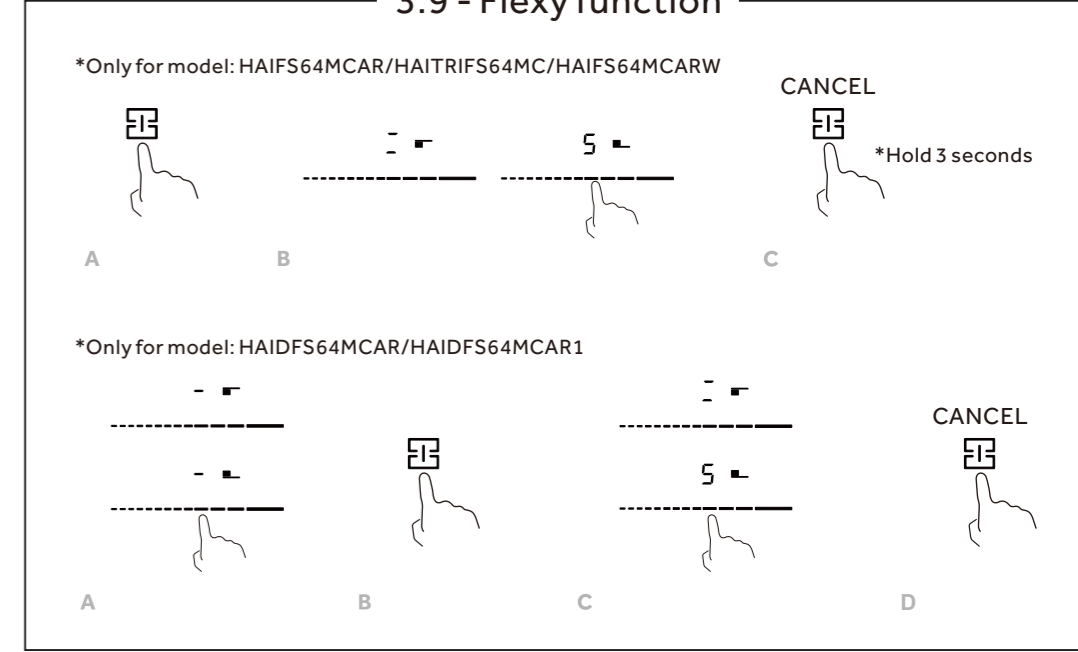

3.9 - Flexy function