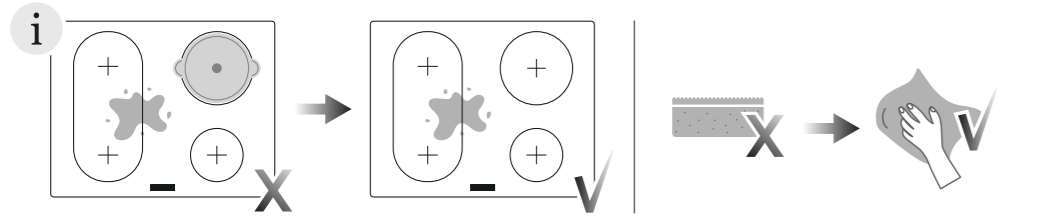

2.1 - CLEANING AND MAINTENANCE