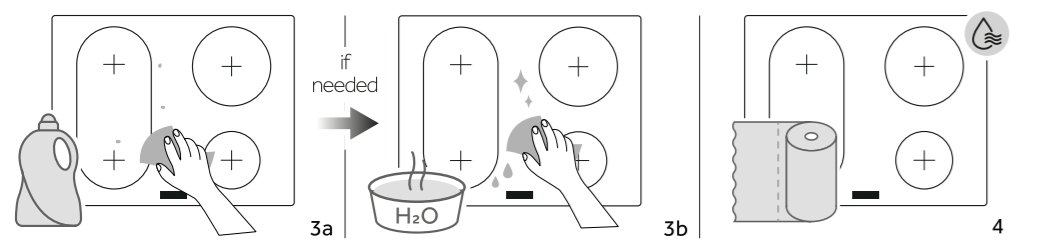

2.1 - CLEANING AND MAINTENANCE