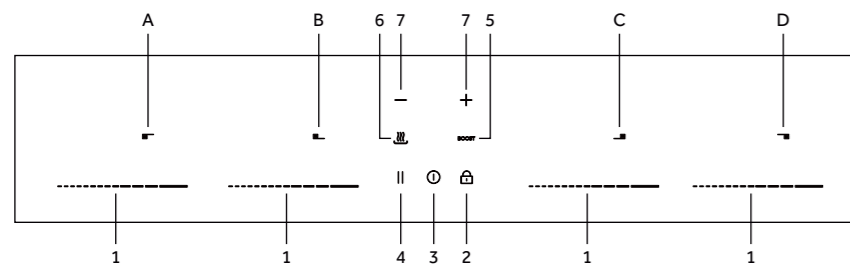

3.1 - DIMENSION & PLACEMENT

MODEL HAIS64MCAR HAIFS64MCAR HAITRIFS64MC HAIFS64MCARW HAIDFS64MCAR HAIDFS64MCAR1	∅ min.	140mm	240mm	240mm	140mm	120mm
	∅ max.	260mm	240mm	180x380mm	260mm	200mm

CONTROL PANEL

*MODEL: HAIS64MCAR

*MODEL: HAIFS64MCAR,HAITRIFS64MC,HAIFS64MCARW,
HAIDFS64MCAR,HAIDFS64MCAR1

- 1 | Power regulating key
- 2 | Child lock control
- 3 | ON/OFF control
- 4 | Pause control
- 5 | Boost control
- 6 | Keep warm
- 7 | Timer regulating key
- 8 | Flexible zone