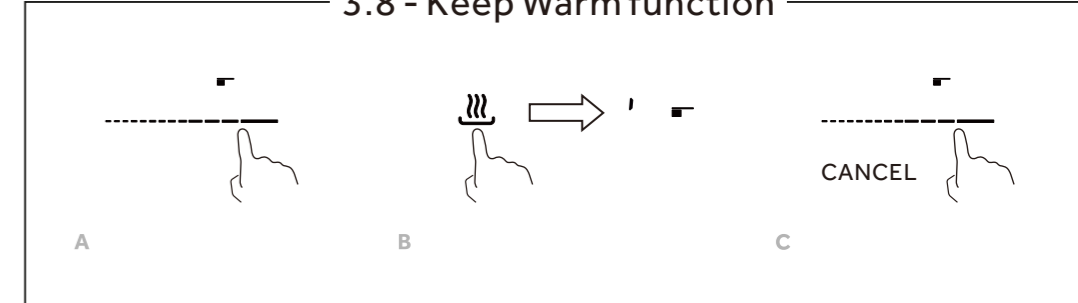

3.8 - Keep Warm function