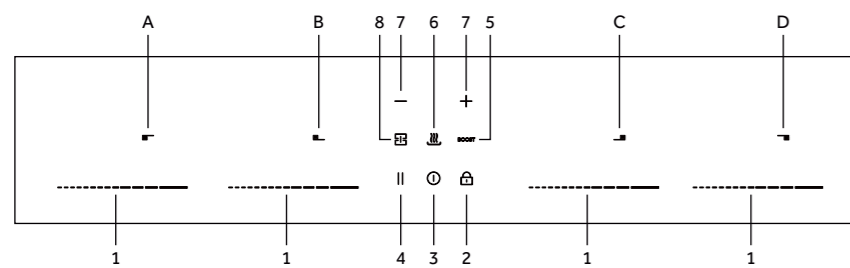

3.1 - DIMENSION & PLACEMENT

MODEL HAIS64MCAR HAIFS64MCAR HAITRIFS64MC HAIFS64MCARW HAIDFS64MCAR HAIDFS64MCAR1	∅ min.	140mm	240mm	240mm	140mm	120mm
	∅ max.	260mm	240mm	180x380mm	260mm	200mm

CONTROL PANEL

*MODEL: HAIS64MCAR

*MODEL: HAIFS64MCAR,HAITRIFS64MC,HAIFS64MCARW,
HAIDFS64MCAR,HAIDFS64MCAR1

- 1 | Power regulating key
- 2 | Child lock control
- 3 | ON/OFF control
- 4 | Pause control
- 5 | Boost control
- 6 | Keep warm
- 7 | Timer regulating key
- 8 | Flexible zone