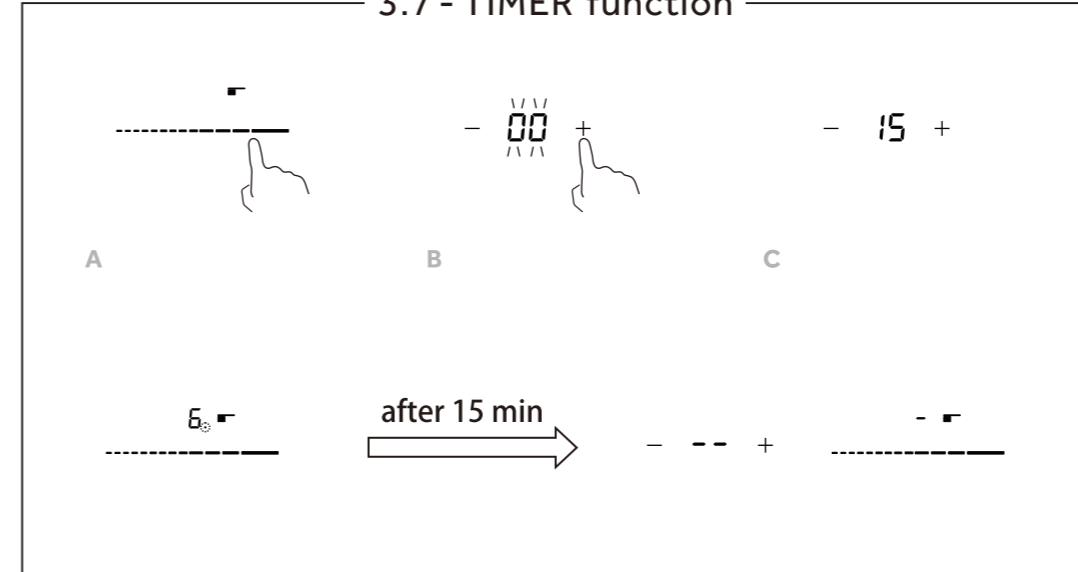

Discover the full User Manual

70092023

2.1 - CLEANING AND MAINTENANCE

2.2 - MAINTENANCE

2.3 - FAILURE DISPLAY

3.5 - Child Lock function

3.6 - Child Lock function

3.7 - TIMER function