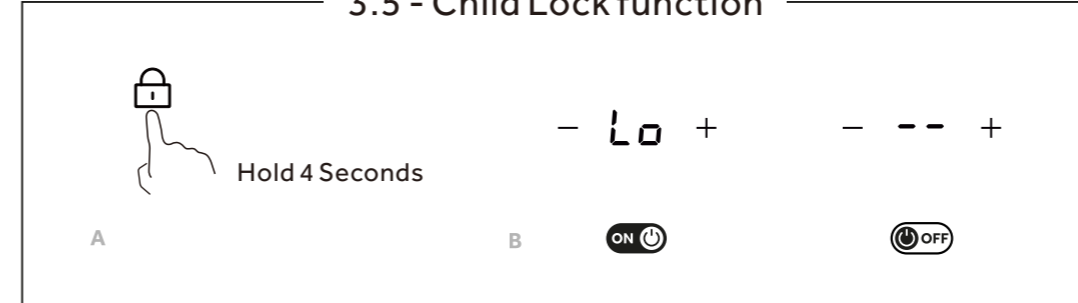

Discover the full User Manual

70092023

2.1 - CLEANING AND MAINTENANCE

2.2 - MAINTENANCE

2.3 - FAILURE DISPLAY

3.5 - Child Lock function

3.6 - Child Lock function

3.7 - TIMER function