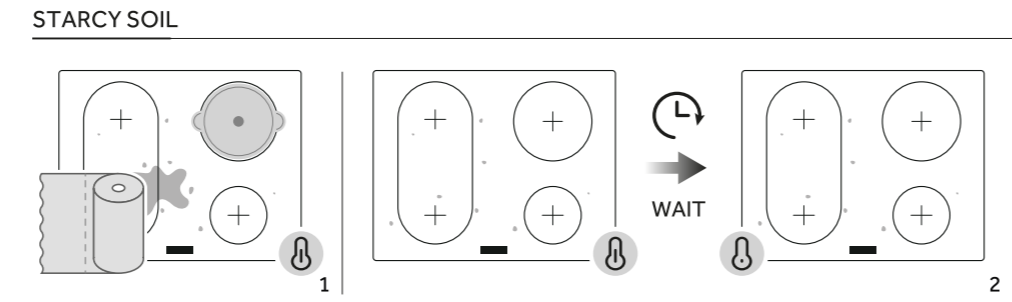

Discover the full User Manual

70092023

2.1 - CLEANING AND MAINTENANCE

2.2 - MAINTENANCE

2.3 - FAILURE DISPLAY

3.5 - Child Lock function

3.6 - Child Lock function

3.7 - TIMER function