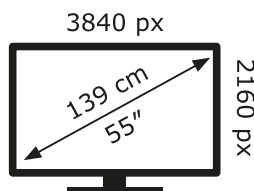

Haier

H55S90GUF

64 kWh/1000h

ABCDEF**G**

140 kWh/1000h

2019/2013