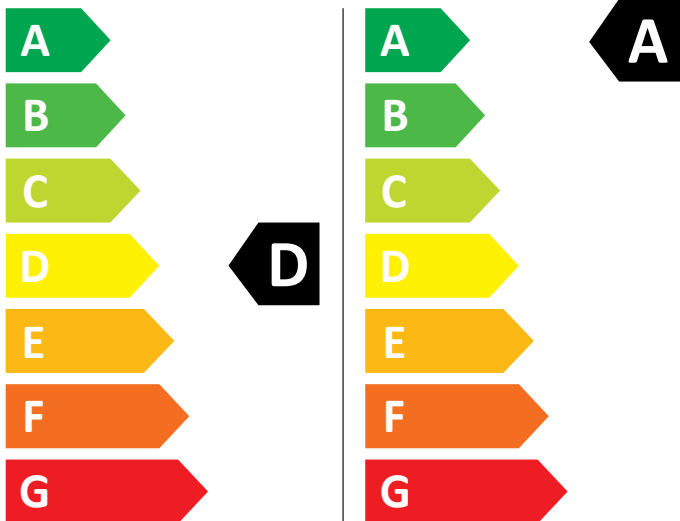

ENERG

Candy

BWQ 485SBL8U-S

🚰 266 kWh / 100🔄

💧 38 kWh / 100🔄

5,0 kg

8,0 kg

62 L