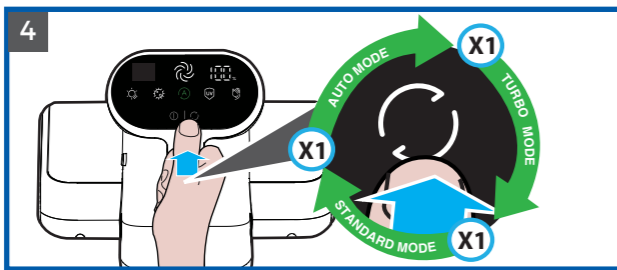

Haier

 	SOLUTION	
E1	 	or   Haier
E2		or   Haier
E3		 Haier
E4		or   Haier
E5		 Haier

Battery Charging indicator	Drying Indicator	Patting Function Indicator
Error indicator	Removing Mite Indicator	ON/OFF Button
Mode indicator	Auto Mode Indicator	Mode Changing Button
Battery Capacity indicator	UV Light Indicator	

AUTO MODE	TURBO MODE	STANDARD MODE
Heavy Dirt	Light Dirt	