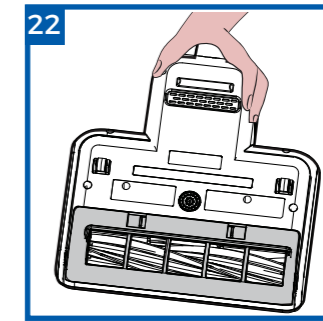

Haier

 	SOLUTION	
E1	 	or   Haier
E2		or   Haier
E3		 Haier
E4		or   Haier
E5		 Haier

Battery Charging indicator	Drying Indicator	Patting Function Indicator
Error indicator	Removing Mite Indicator	ON/OFF Button
Mode indicator	Auto Mode Indicator	Mode Changing Button
Battery Capacity indicator	UV Light Indicator	