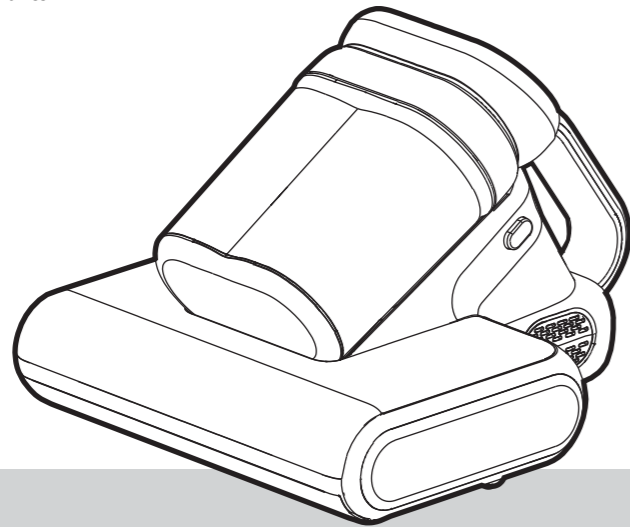

Haier

<https://www.haier-europe.com>

- **GB** User Manual
- **FR** Guide de l'utilisateur
- **DE** Bedienungsanleitung
- **IT** Manuale d'uso
- **NL** Gebruikershandleiding
- **PT** Manual de Instruções
- **ES** Guía del usuario
- **DK** Brugervejledning
- **NO** Bruksanvisning
- **SE** Instruktionsmanual
- **FI** Käyttöohje
- **GR** Οδηγίες Χρήσεως
- **RU** Руководство пользователя
- **PL** Instrukcja Obsługi
- **CZ** Návod k obsluze
- **HU** Használati útmutató
- **HR** Korisnički priručnik
- **TR** Kullanım Kılavuzu

GB - Please read the 'Instructions for Safe Use and Fittings' booklet before using your product. FR - Veuillez lire le paragraphe « Instructions De Sécurité D'utilisation Et De Raccordement » avant d'utiliser votre produit. DE - Bitte lesen Sie vor dem Gebrauch des Geräts aufmerksam die „Bedienungsanleitung zur sicheren Benutzung“. IT - Leggere con attenzione il libretto "Istruzioni Per Un Uso Sicuro E Per Il Montaggio Degli Accessori Opzionali" prima di utilizzare il prodotto. NL - Lees 'Instructies Voor Veilig Gebruik En Aansluitingen' voor u het product in gebruik neemt. PT - Por favor leia o manual "instruções Para Utilização E Instalação Seguras" antes de começar a usar o produto. ES - Por favor lea las "instrucciones Para Un Uso Seguro Y Para El Montaje" antes de utilizar el producto. DK - Læs venligst vejledningen "Instruktioner For Sikker Brug Og Samling", inden du tager produktet i brug. NO - Vennligst les veiledningen "Instruksjoner For Sikker Bruk Og Montering" før du bruker produktet. SE - Var vänlig läs "Instruktioner för säker användning" innan ni använder denna produkt. FI - Tutustu ennen tuotteen käyttöä "lisävarusteiden Turvallisen Käytön Ja Asennuksen Ohjeet" ohjeeseen. GR - Παρακαλώ διαβάστε την ενότητα "Οδηγίες Ασφαλούς Χρήσεως Και Εξαρτημάτων" στο Βιβλίο οδηγιών, πριν χρησιμοποιήσετε το προϊόν. RU - Перед использованием прибора необходимо ознакомиться с «Инструкция По Безопасному Использованию И Применению». PL - Przed użyciem produktu, proszę zapoznać się z Instrukcją Bezpiecznego Użytkowania I Akcesoriów. CZ - Před použitím výrobku si důkladně přečtete a dodržujte pokyny v brožurce "návod K Bezpečnému Použití A Upevnění". SI - Prosim Preberite Navodila Za Varno Uporabo In Sestavo Dodatnih Pripomočkov. HU - Olvassa el a „Biztonságos használat és szerelési útmutató” ismertetőt a termék használatá elött. HR - PPročitajte brošuru „Upute za sigurnu uporabu i opremu” prije uporabe proizvoda. TR - Lütfen ürünün kullanmadan önce kullanma kılavuzundaki "güvenli Kullanım Ve Donanım" bölümünü okuyunuz.

Haier