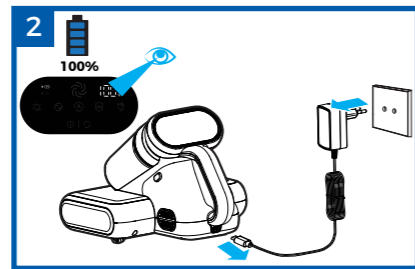

Haier

 	SOLUTION	
E1	 	or   Haier
E2		or   Haier
E3		 Haier
E4		or   Haier
E5		 Haier

Battery Charging indicator	Drying Indicator	Patting Function Indicator
Error indicator	Removing Mite Indicator	ON/OFF Button
Mode indicator	Auto Mode Indicator	Mode Changing Button
Battery Capacity indicator	UV Light Indicator	