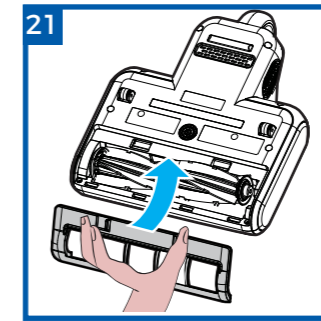

Haier

 	SOLUTION	
E1	 	or   Haier
E2		or   Haier
E3		 Haier
E4		or   Haier
E5		 Haier

Battery Charging indicator	Drying Indicator	Patting Function Indicator
Error indicator	Removing Mite Indicator	ON/OFF Button
Mode indicator	Auto Mode Indicator	Mode Changing Button
Battery Capacity indicator	UV Light Indicator	