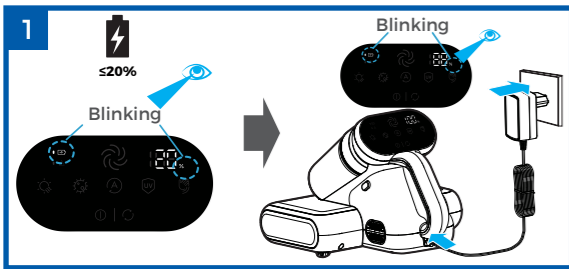

Haier

 	SOLUTION	
E1	 	or   Haier
E2		or   Haier
E3		 Haier
E4		or   Haier
E5		 Haier

Battery Charging indicator	Drying Indicator	Patting Function Indicator
Error indicator	Removing Mite Indicator	ON/OFF Button
Mode indicator	Auto Mode Indicator	Mode Changing Button
Battery Capacity indicator	UV Light Indicator	

AUTO MODE	TURBO MODE	STANDARD MODE
Heavy Dirt	Light Dirt	