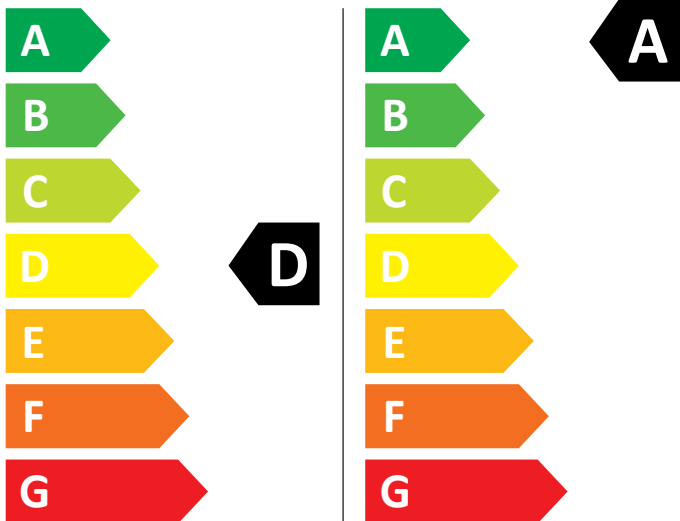

ENERG

Haier

HWD90-B14367GU1

308 kWh / 100

30 kWh / 100

6,0 kg

9,0 kg

67 L