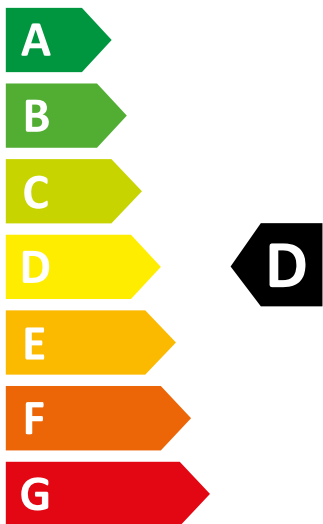

ENERG

Candy

ROW41066DWMC7-80

308 kWh / 100

44 kWh / 100

6.0 kg

10.0 kg

86 L