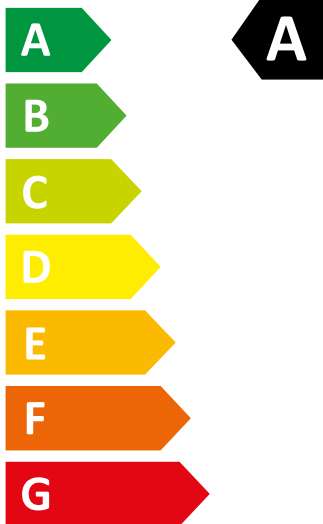

ENERG

Candy

ROW41066DWMC7-80

308 kWh / 100

44 kWh / 100

6.0 kg

10.0 kg

86 L